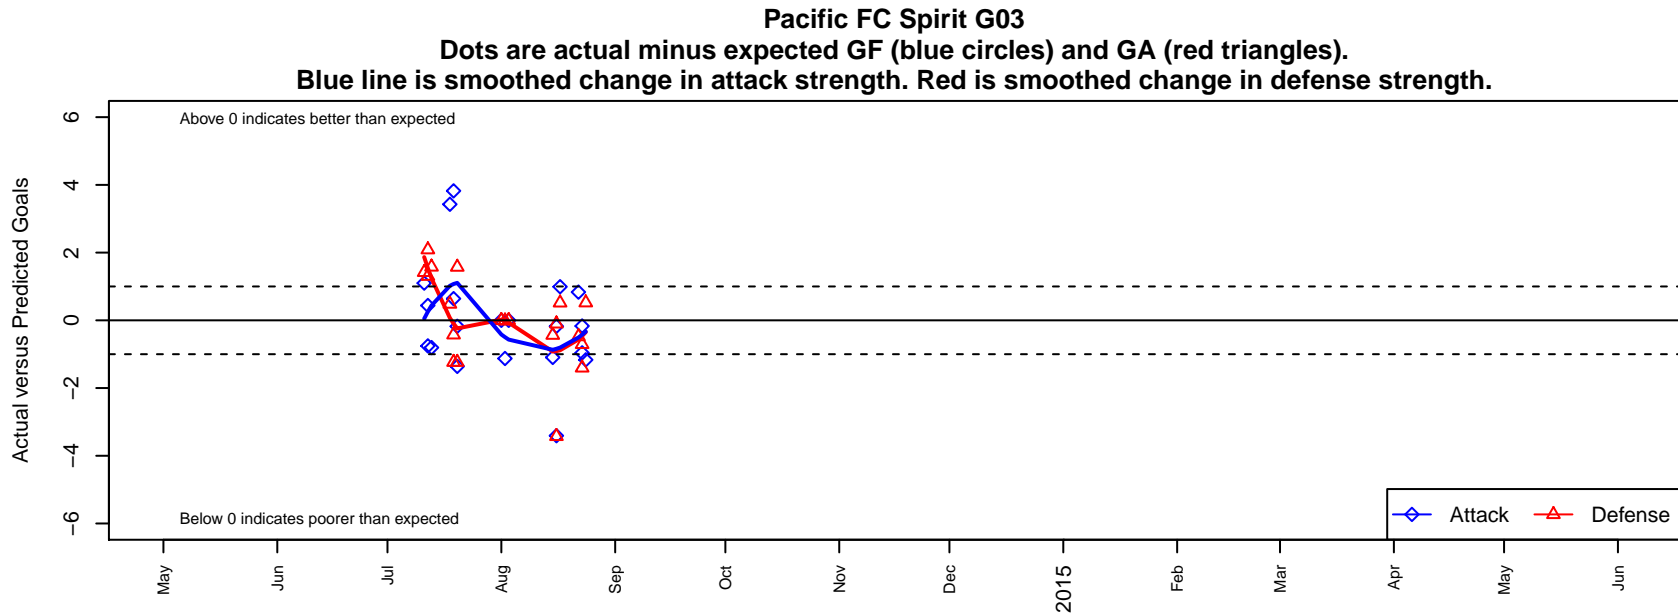

Pacific FC Spirit G03

Pacific FC
 Battleground, WA
 G03 total strength=381
 attack=0.35 defense=0.16

alt names used:
 PFC 03 Spirit
 Pacific FC Spirit
 Pacific FC G03 Spirit
 PACIFIC FC 03 SPIRIT
 Pacific FC Spirit

Venues played:
 2014 PCU Summer Classic U11 Silver
 2014 Beaverton Cup GU11 Bronze
 2014 Cowlitz Kickoff GU11
 2014 Mt Hood Challenge U11
 2014 Summer Slam U11

**attack and defense variance (black dot)
relative to other teams
and top 10 in region**

**attack and defense rating
relative to others at age
and all opponents in last 13 months**

**attack and defense rating
relative to others at age
and all opponents in last 13 months**

Performance relative to 13 month average

Performance relative to 13 month average

Distribution of opponents
 Red = Lose zone, Blue = Win zone, Green = Even
 Black line separates win/lose zones

lot. A=Neither has attack advantage, B=Opponent has both attack and defense advantage, C=Opponent has both attack and defense disadvantage, D=Both have